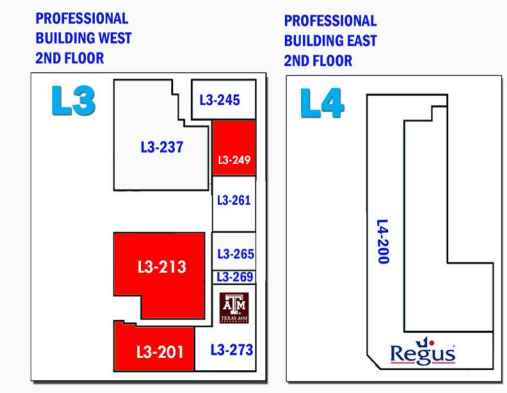

Arlington Highlands

LEASE SIGNED/ UNDER CONSTRUCTION

AT LEASE

AVAILABLE

TENANTS

R2 - 101 Pottery Barn Outlet	30,000	R5 - 181 AVAILABLE	1,892	R8 - 189 AVAILABLE	3,676	L2 - 165 Soma Intimates	1,672	BUILDING L3 - 2nd Floor		AH - PADS	
R2 - 113 Ulta	10,040	R6 - 101 World Market	18,198	R8 - 191 In & Out Smart Repair	1,125	L3 - 101 Chicken Salad Chick	2,500	L3 - 201 AVAILABLE	4,571	LOT 2 - 127 Robbins Brothers	7,500
R2 - 117 AVAILABLE	3,073	R7 - 101 Paul Mitchell The School	20,100	R9 - 101 AT&T Mobility	3,632	L3 - 113 Kincaid's	5,000	L3 - 213 AVAILABLE	7,730	LOT 3 - 201 BJ's Restaurant	8,500
R2 - 125 Famous Footwear	6,976	R7 - 117 Rally House Texas	10,000	TI - 225 Studio Movie Grill	38,954	L3 - 125 Massage Envy	3,067	L3 - 237 Basepoint Health Management	9,324	LOT 4 - 215 PF Chang's	7,580
R2 - 133 Old Navy	14,918	R7 - 147 Improv Comedy Club	9,476	L1 - 101 The Keg Steakhouse & Bar	10,330	L3 - 129 Tobacco Lane	1,500	L3 - 245 Dr. Kellie Johnson	2,694	LOT 5 - 231 Ethan Allen	18,000
R3 - 101 AT LEASE		R7 - 149 Piranha Killer Ramen	3,965	L1 - 105 AVAILABLE	2,650	L3 - 137 Sprint	3,422	L3 - 249 AVAILABLE	2,330	LOT 6 - 241 Lazy Dog Restaurant	8,465
R3 - 117 India Grill	2,141	R7 - 163 AVAILABLE	1,289	L1 - 115 Laser Away	1,768	L3 - 145 Potbelly Sandwich Works	2,400	L3 - 261 Dr. Zamora DDS	3,089	LOT 7 - 301 Mimi's Café	6,735
R3 - 121 India Grill	1,314	R7 - 167 Texas A&M - Storage	152	L1 - 123 AVAILABLE	2,436	L3 - 149 Cold Stone Creamery	1,400	L3 - 265 Texas State Senator Brian Birdwell	1,269		
R4 - 101 McAlister's Deli	3,972	R7 - 191 Kidspark	3,498	L1 - 125 Spectrum	3,290	L3 - 153 AVAILABLE	1,402	L3 - 269 Texas A&M University	677	AH EAST - PADS	
R4 - 105 Great Clips	1,020	R8 - 101 Shell Shack	3,675	L1 - 137 AnnTaylor Loft	5,504	L3 - 157 Starbucks	1,901	L3 - 273 Texas A&M University	4,731	Pad 401 Walk-Ons	6,500
R4 - 109 Zizi Pedispa & Nails	1,500	R8 - 109 AVAILABLE	2,031	L1 - 141 Pressed Roots	1,940	L3 - 165 AT LEASE				Pad 415 AVAILABLE	7,299
R4 - 115 AVAILABLE	1,988	R8 - 119 The Melting Pot	5,921	L1 - 149 Chico's	2,644	L3 - 173 Francesca's Collection	1,502	BUILDING L4 - 2nd Floor		Pad 421 Red Robin	5,896
R4 - 121 Sigma Dental	2,037	R8 - 129 Music and Arts Center	2,600	L1 - 157 GNC	1,078	L3 - 177/181 Bath & Body Works	4,502	L4 - 200 Regus	19,871	C - 425 Dave & Buster's	33,006
R4 - 125 Eos Fitness	30,000	R8 - 133 Vein Clinics of America	3,224	L1 - 161 The Joint	1,050	L3 - 185 Brighton Collectibles	1,536			D - 101 AVAILABLE	7,508
R4 - 141 AVAILABLE	2,100	R8 - 141 Torchy's Tacos	4,812	L1 - 169 AVAILABLE	2,339	L3 - 189 White House Black Market	3,500			D - 199 Chuy's	6,771
R4 - 145 David's Bridal	7,168	R8 - 151 BB&T	3,229	L1 - 171 AVAILABLE	3,000	L4 - 101 AVAILABLE	8,541			E - 110 Dog Haus & Biergarten	2,601
R4 - 155 Kirkland's	7,168	R8 - 161 Small Cakes	1,474	L1 - 189 European Wax Center	1,434	L4 - 107 AVAILABLE	2,013			E - 130 Pinkberry	1,198
R4 - 165 AVAILABLE	35,000	R8 - 155 Orange Theory Fitness	2,898	L2 - 101 The Container Store	23,056	L4 - 109 AVAILABLE	1,797			E - 140 Pluckers	6,332
R5 - 101 PetSmart	26,974	R8 - 159 MANAGEMENT OFFICE	1,289	L2 - 121 Freebird's World Burrito	2,503	L4 - 113 James Avery Craftsman	2,826			E - 150 Black Eyed Pea	5,802
R5 - 121 Five Below	9,313	R8 - 165 Stretch Zone	1,275	L2 - 125 Peach Cobbler Factory	1,159	L4 - 117 Torrid	2,655			E - 190 Elite Spa & Nails	2,623
R5 - 141 Gen Korean BBQ	5,506	R8 - 169 Aspire Allergy & Sinus	1,575	L2 - 133 Kura Sushi		L4 - 121 Lane Bryant	7,053			F - 190 LOT AVAILABLE	
R5 - 161 Dirty Dough	1,892	R8 - 175 Color Me Mine	1,922	L2 - 149 Lululemon		L4 - 137 Gloria's Restaurants	5,000				
R5 - 171 AVAILABLE	1,892	R8 - 181 AVAILABLE	2,215	L2 - 153 Warby Parker	2,010						
				L2 - 159 Kendra Scott	2,416						
				L2 - 161 Lovesac	2,007						