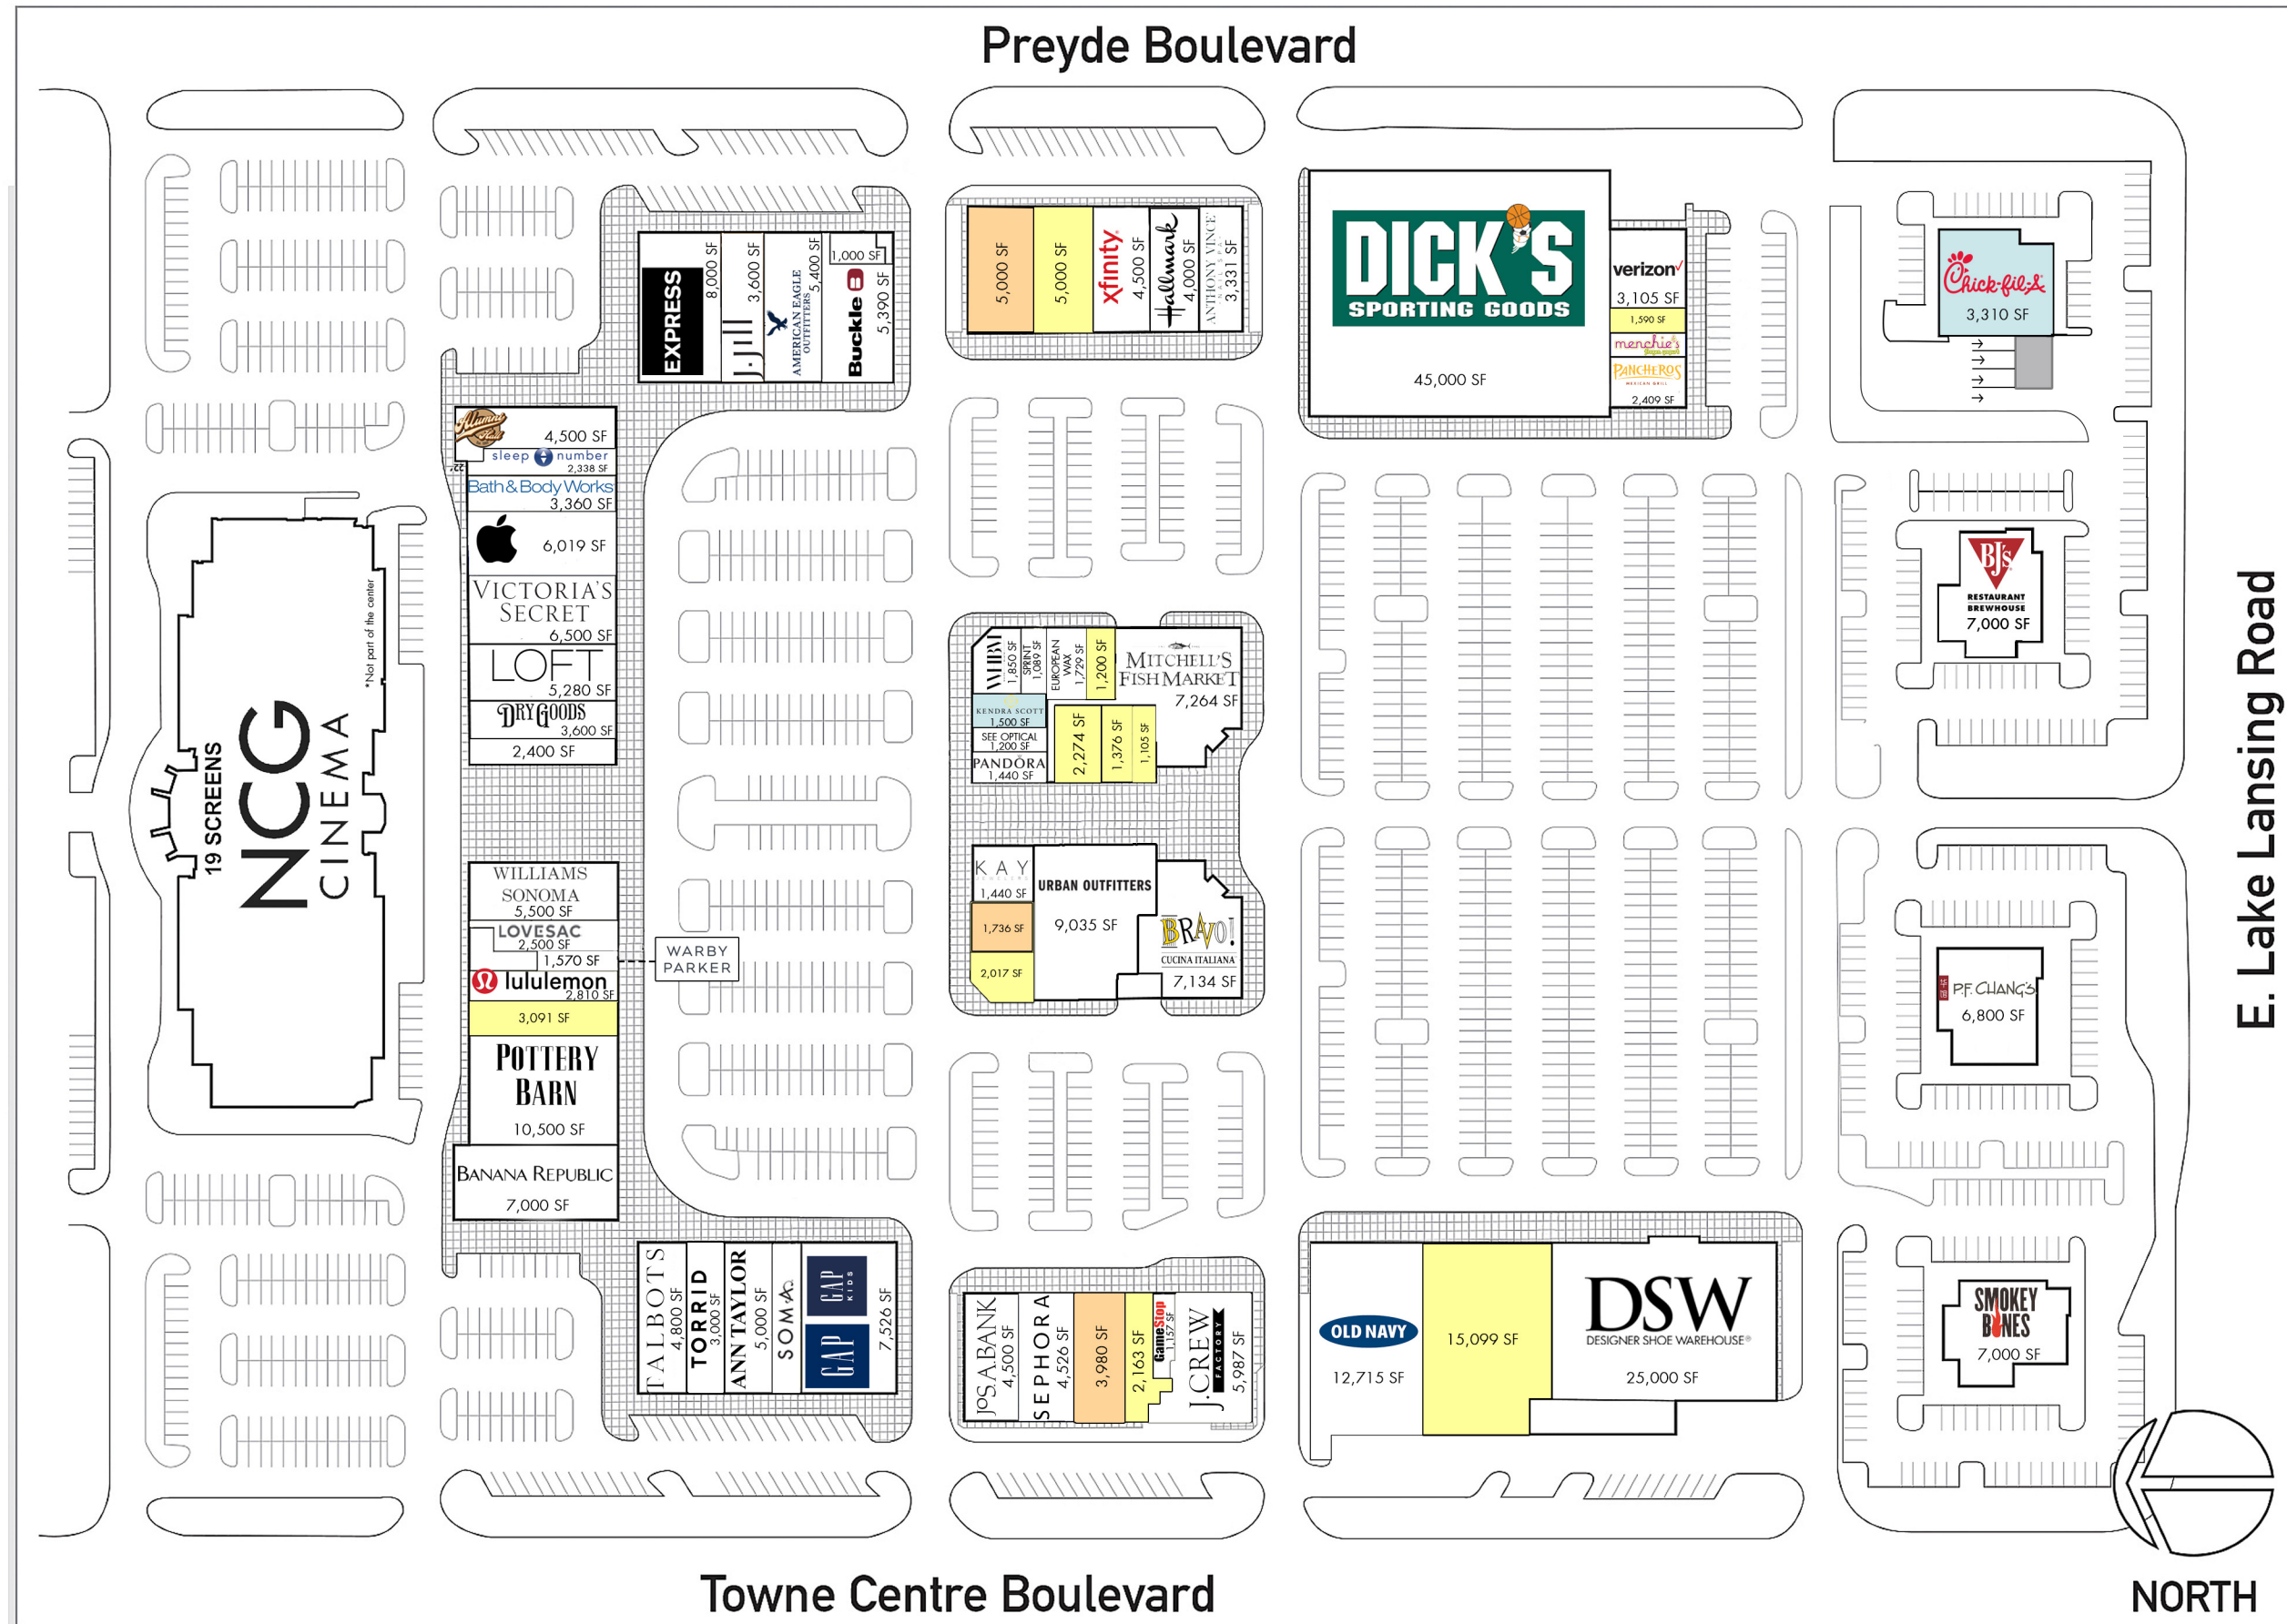

EASTWOOD TOWNE CENTER LANSING, MI

SIGNED ■

NEGOTIATION ■

AVAILABLE ■