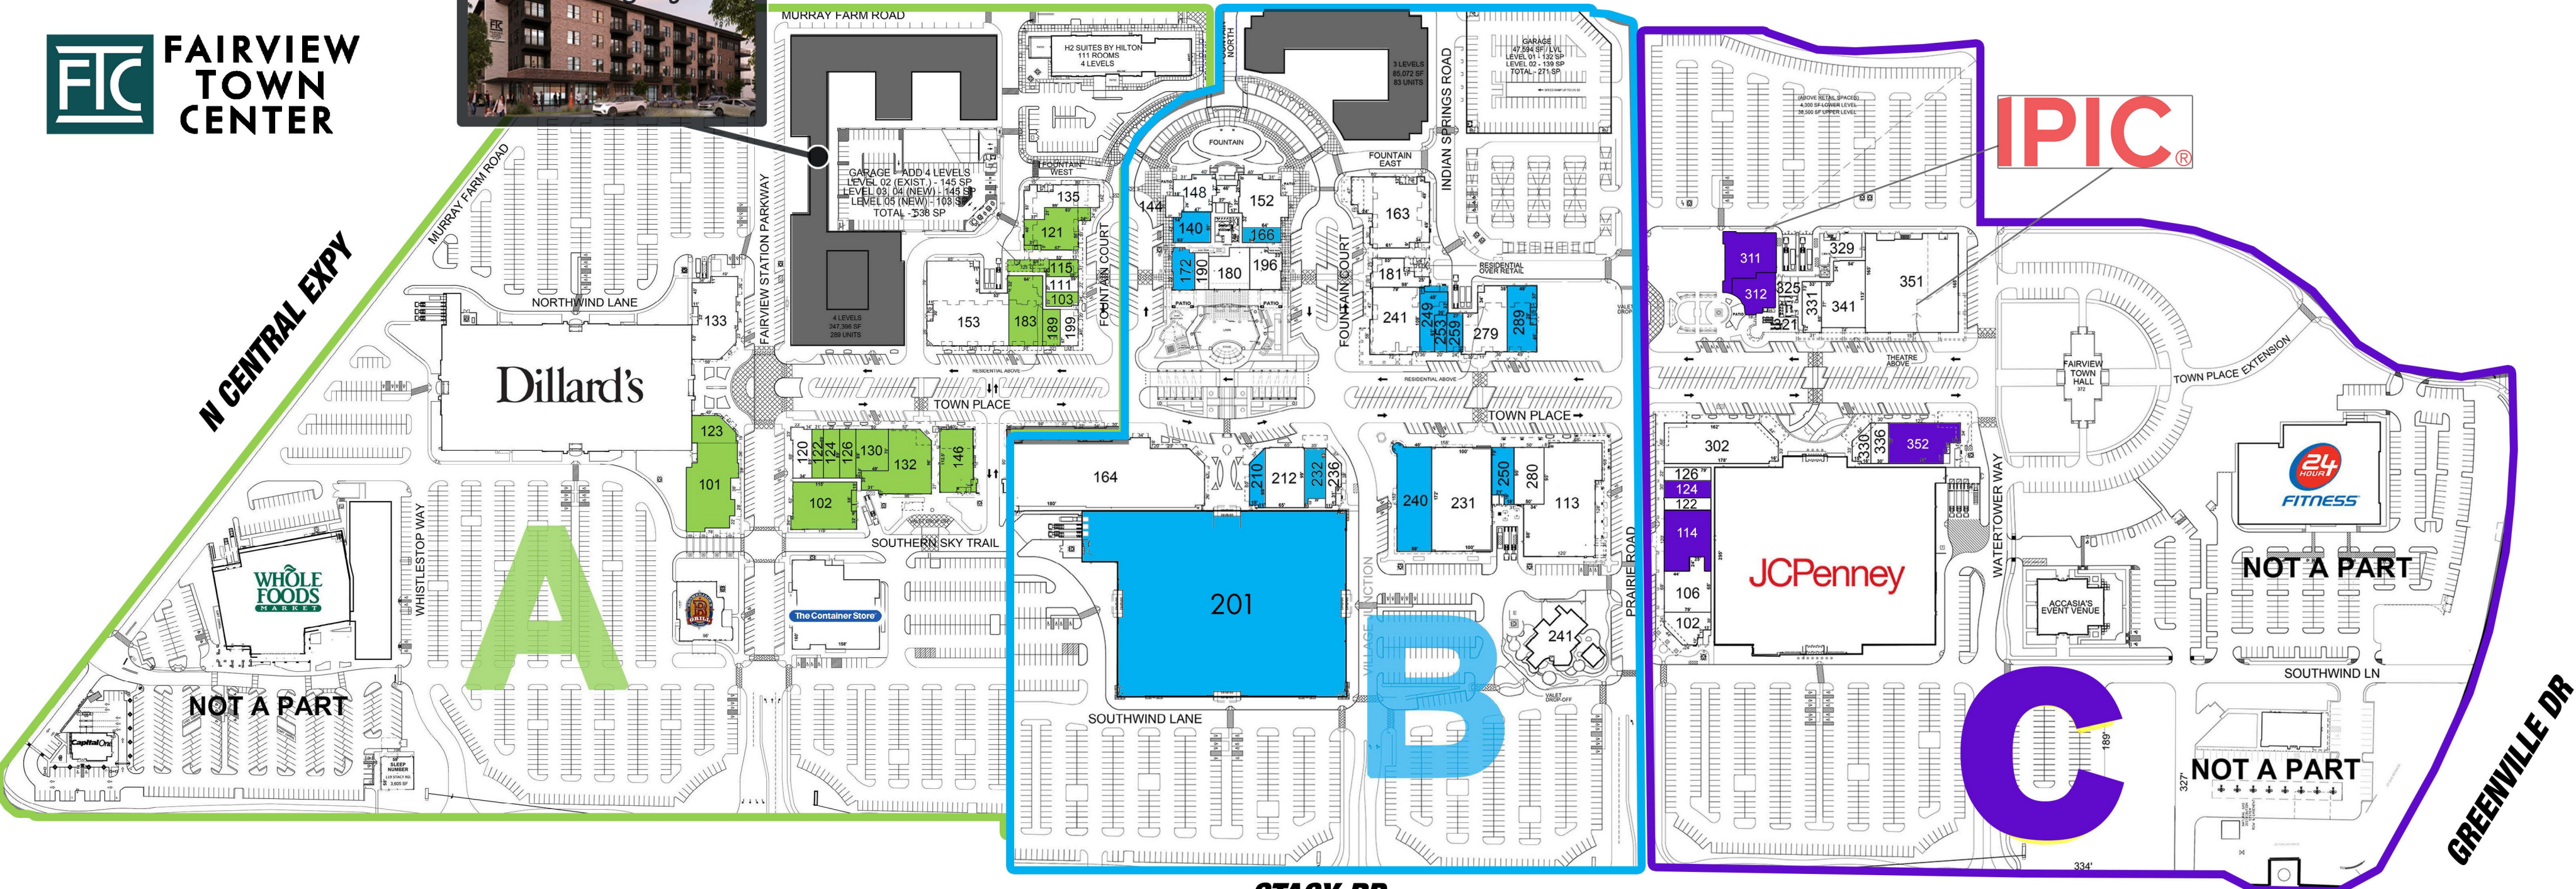

FC FAIRVIEW TOWN CENTER

A

B

C

101	Available	13,210 SF	133	Market at Fairview	10,975 SF	140	Available	3,066 SF	231	Old Navy	17,200 SF	102	Chicken Salad Chick	3,400 SF
102	Available	9,525 SF	135	Okada Hibachi	6,000 SF	144	Cream & Sugar	1,054 SF	232	Available	3,000 SF	106	Rally House	6,000 SF
103	Available	1,494 SF	146	Available	6,720 SF	148	Nonnina	3,513 SF	236	Fairview Nails	1,928 SF	114	Available	7,293 SF
111	Hello Gorgeous	1,600 SF	151	The Container Store	22,500 SF	152	Gloria's	6,166 SF	240	Available	10,162 SF	122	Total Hearing Care	1,416 SF
115	Available	1,708 SF	153	Venture X	18,921 SF	163	Profound Foods	12,633 SF	241	Wild Salsa	4,750 SF	124	Available	2,404 SF
119	Sleep Number	3,605 SF	183	Available	7,819 SF	164	Revolving Kitchen	37,189 SF	241	Blue Lion	9,004 SF	126	State Farm	1,758 SF
120	LensCrafters	3,200 SF	189	Available	2,118 SF	166	Available	1,680 SF	249	Available	3,391 SF	301	JC Penney	117,534 SF
121	Dillard's	200,000 SF	199	Nasr Jewelers	2,172 SF	172	Available	2,305 SF	250	Available	3,178 SF	302	Children's Theatre	12,491 SF
121	Available	6,961 SF				190	Available	1,597 SF	253	Available	1,221 SF	311	Available	6,433 SF
122	Available	1,841 SF				180	GOAT Sports Bar	4,500 SF	259	Available	1,747 SF	312	Available	3,521 SF
123	Available	3,585 SF				181	Point Skate Shop	3,509 SF	279	Centria Health	7,078 SF	330	Rocky Creek Candle	1,599 SF
124	Available	2,584 SF				196	Café Gecko	3,353 SF	280	Frenzi	4,799 SF	331	Fairview Dermatology	2,766 SF
126	Available	2,570 SF				201	Available	121,734 SF	289	Available	5,142 SF	336	Innovative Creations	2,018 SF
130	Available	4,522 SF				210	Available	2,210 SF	113	Elliot's Hardware	19,742 SF	340	Cheeky Monkey's	7,534 SF
131	BoomerJacks	8,500 SF				212	Buckle	6,476 SF				351	Lark's	25,012 SF
132	Available	10,727 SF										352	Available	7,433 SF