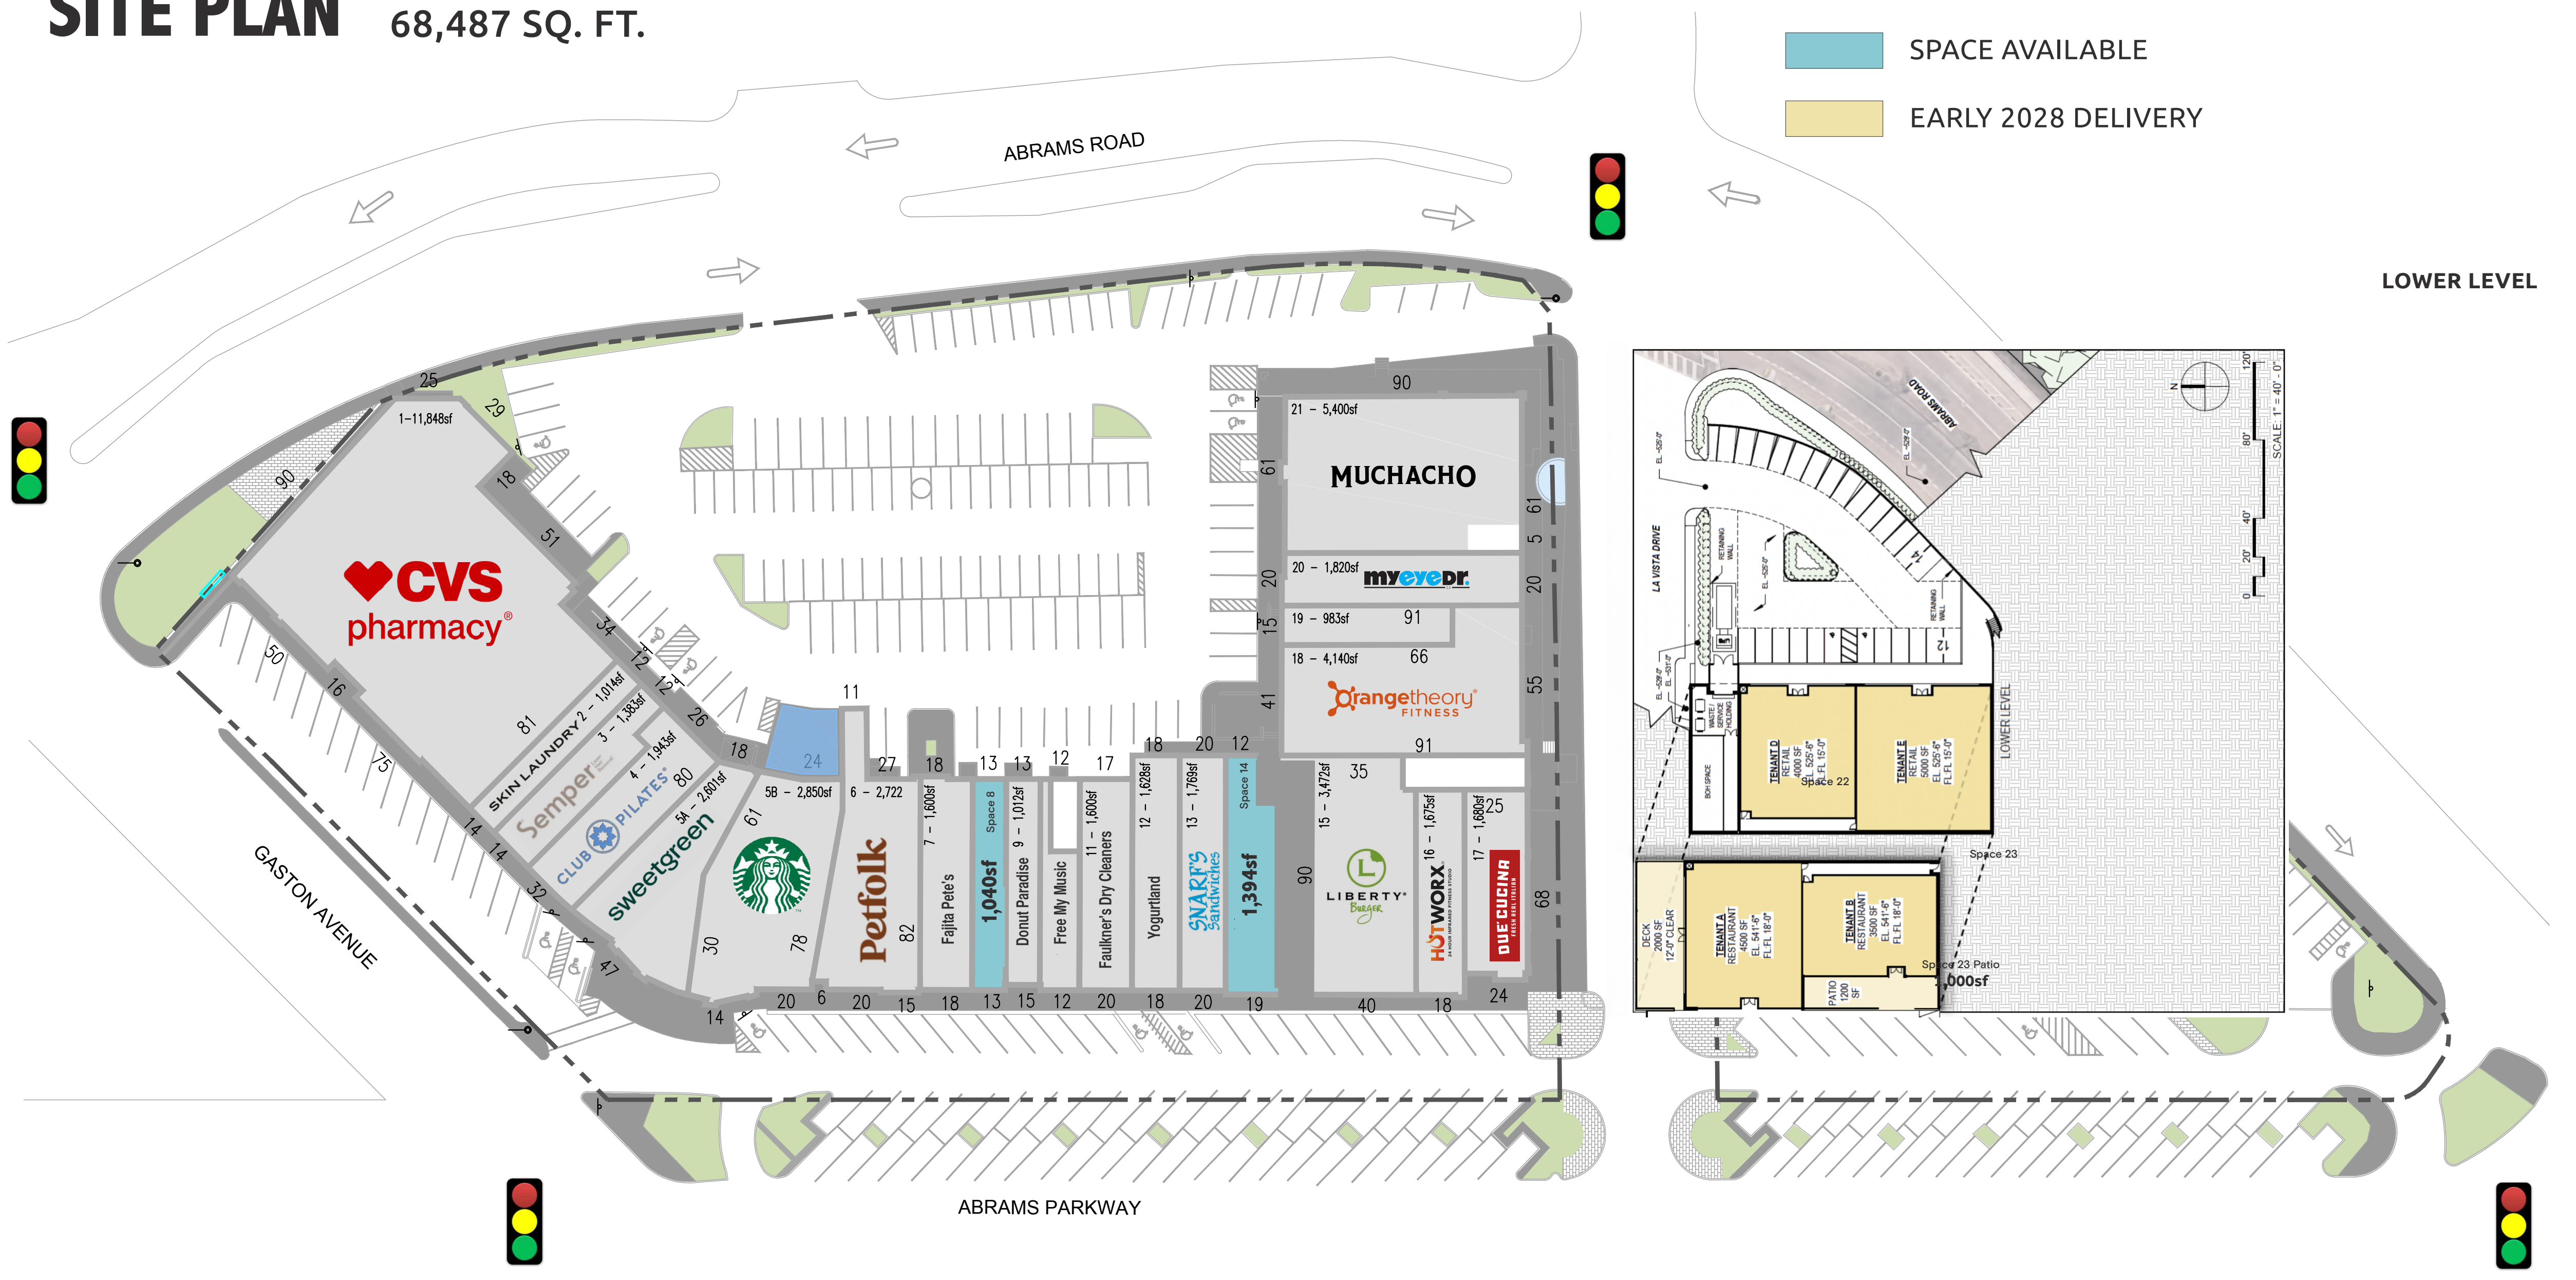

SITE PLAN 68,487 SQ. FT.

KEY:

- SPACE AVAILABLE
- EARLY 2028 DELIVERY

LOWER LEVEL